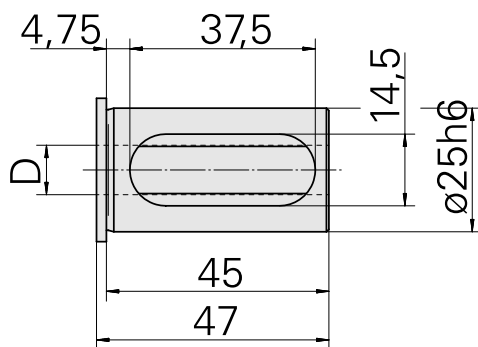

Mounting sleeve with collar D25/ 8mm

Technical data

TH accessories category	Mounting sleeve with collar
Mounting	D25
Tool mounting	8mm

Documents

No downloads available for this product