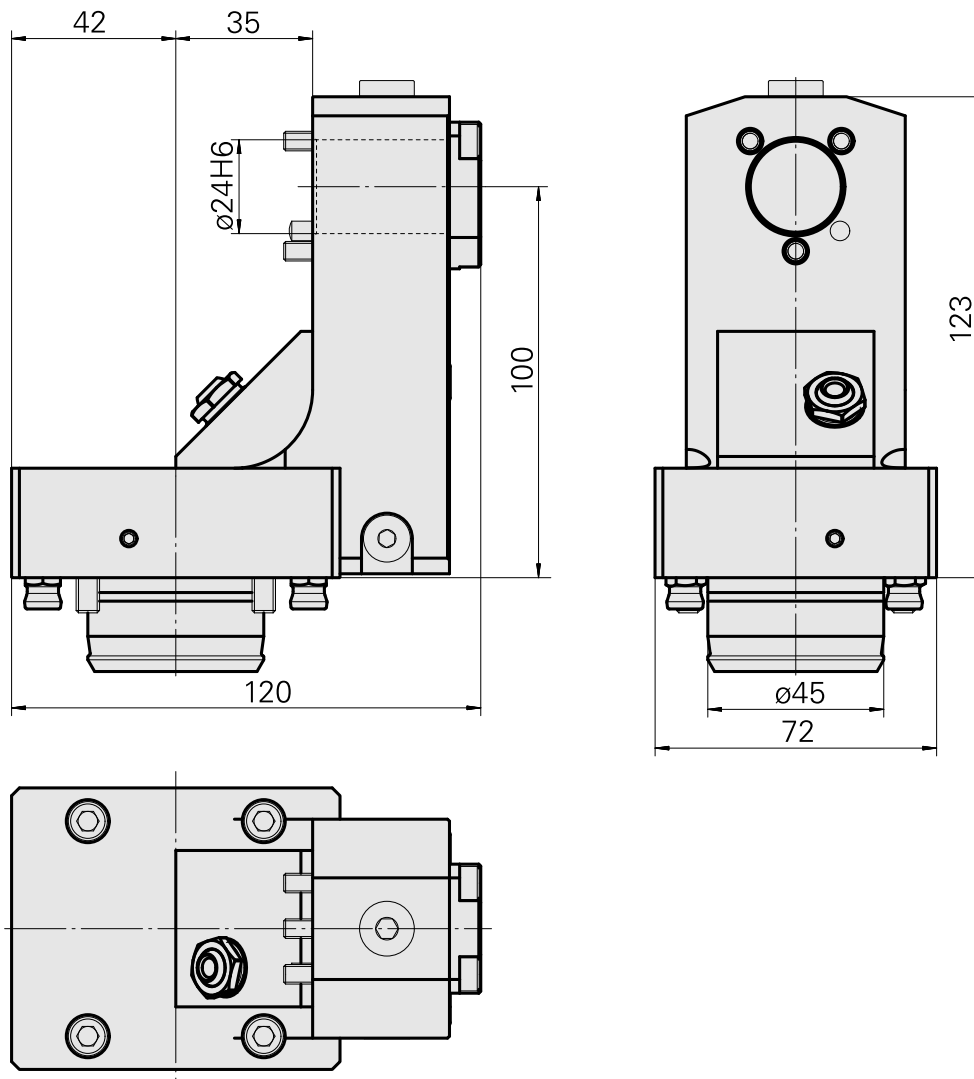

Basic holder KPS 45 D24 (0.94 ")

Technical data

Shank KPS	KPS 45
Drive	not live
Cooling	external and internal
Mounting	D24
Pressure	80 bar
X [mm]	100 (3.94")
Y [mm]	-
Z [mm]	-35 (1.38)
INDEX TRAUB products	ABC65 • TNK42/65 • TNL32-11 • TNL32