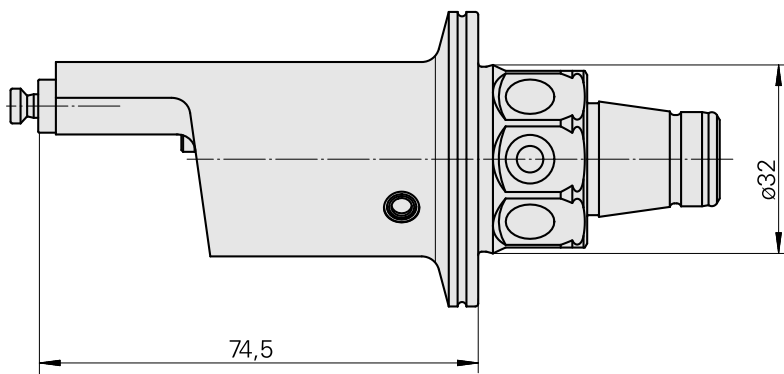

WFB 32-20 Horn Type B114, left

Technical data

TH accessories category

WFB 32-20

Mounting

Horn Type B114, left

Quick change inserts

Horn S-Mini