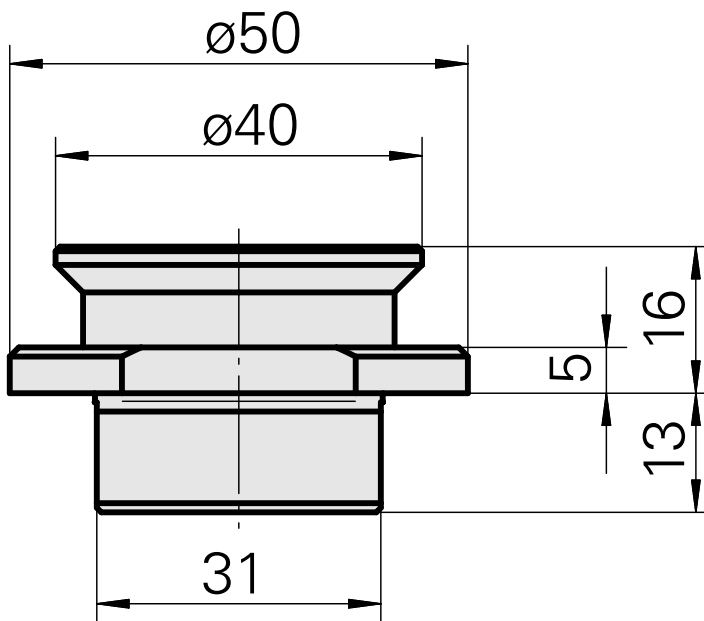

Verschlussstopfen

Technical data

Drive	not live
Fixation MS	Shank D32
X [mm]	16 (0.63")
Y [mm]	-
Z [mm]	-
INDEX TRAUB products	MS52C • MS52-6.3

10098278
W9990306

INDEX

Documents

No downloads available for this product