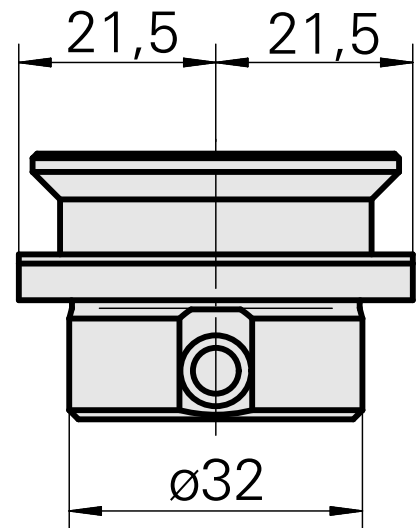

Verschlussstopfen

Technical data

Drive	not live
Fixation MS	Shank D32
X [mm]	16 (0.63")
Y [mm]	-
Z [mm]	-
INDEX TRAUB products	MS52C • MS52-6.3

10098278
W9990306

INDEX

Documents

No downloads available for this product