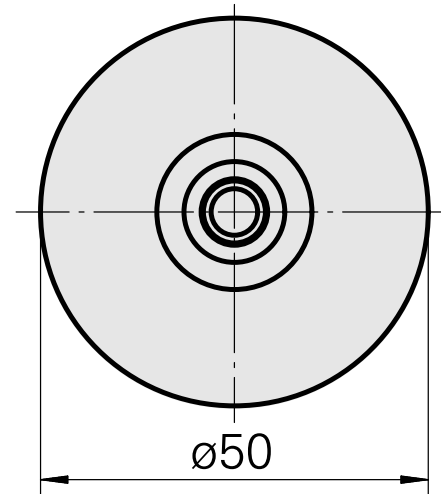

WFB 32-20 Schrumpfaufnahme D8

Technical data

TH accessories category

WFB 32-20

Mounting

Shrink-fit mounting D8

Quick change inserts

shrink-fit mounting