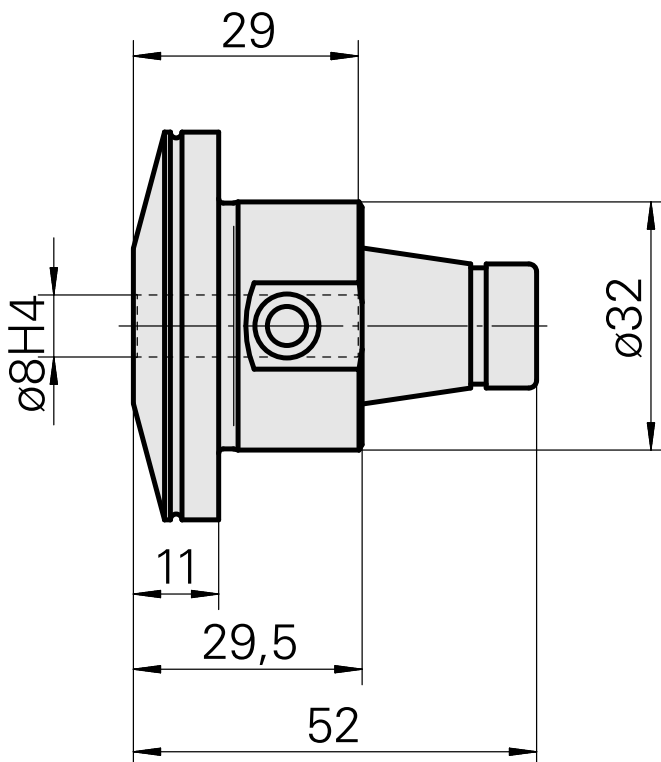

WFB 32-20 Schrumpfaufnahme D8

Technical data

TH accessories category

WFB 32-20

Mounting

Shrink-fit mounting D8

Quick change inserts

shrink-fit mounting