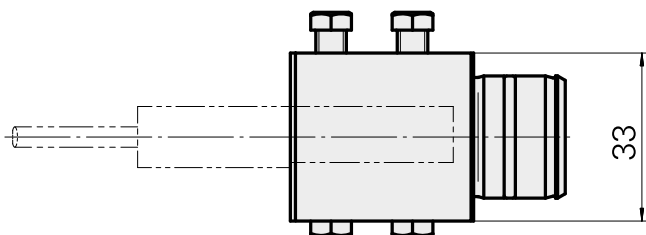

Mount D12 (0.47 ")

技术特点

Drive	not live
Cooling	internal
Mounting	D12
Pressure	80 bar
X [mm]	36 (1.42")
Y [mm]	-
Z [mm]	-
INDEX TRAUB products	ABC65 • TNK42/65 • TNL18 • TNL20 • TNL32-11 • TNL32 • TNL32-11 compact • TNL20-11 • TNL32 compact • TNK40.2-10 • TNL20.2 • TNK40.2