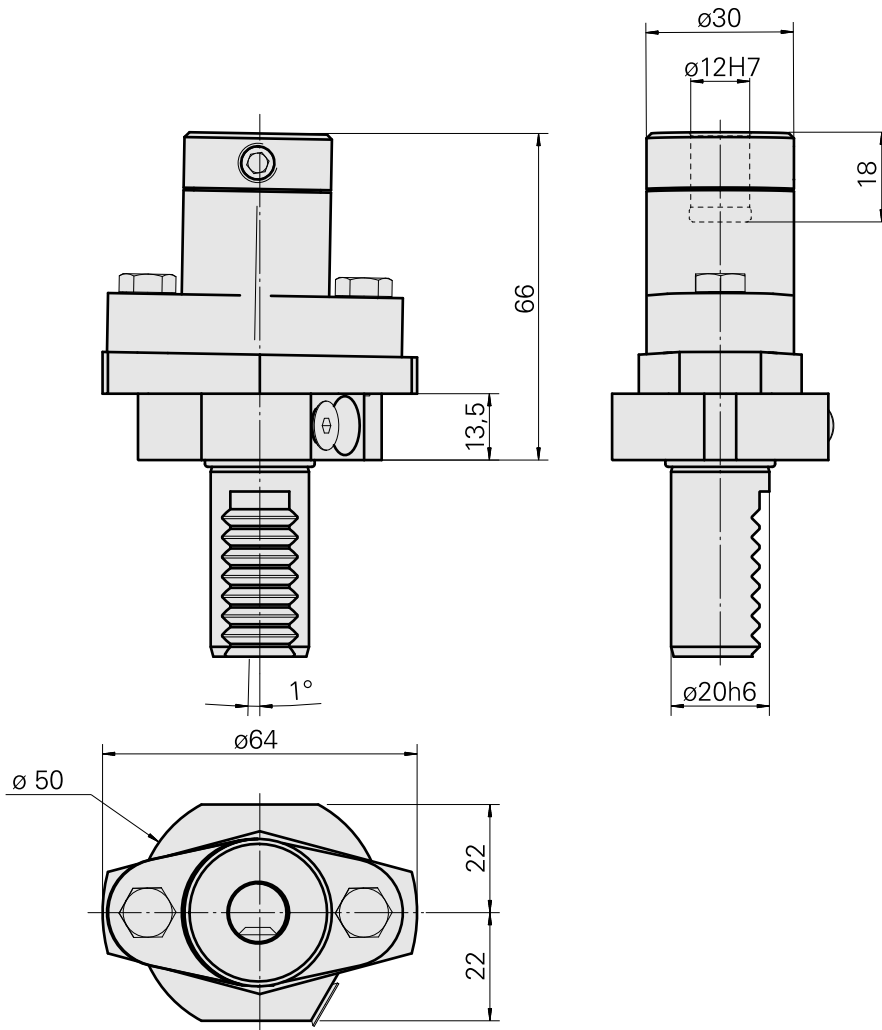

## Broachholder VDI 20 D12, rotating, live

### Technical data

Shank VDI	VDI 20
Drive	not live
Fixation VDI	none
Cooling	external
Pressure	20 bar
Mounting	D12
reversible 180°	no
X [mm]	66 (2.60")
Y [mm]	—
Z [mm]	—