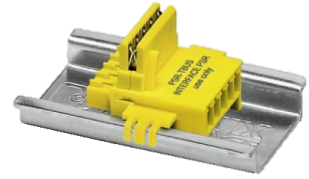


Connector

Technical data

Electrical assemblies

Safety relay

Protection class

IP20

No 3-side view is currently available for this product

10042478
487456.7891