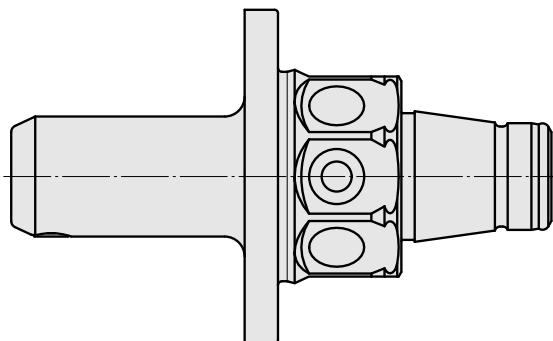

WFB 32-20 Horn Typ 105

Technische Daten

WZH Zubehörkategorie

WFB 32-20

Aufnahme

Horn Typ 105

Schnellwechseleinsätze

Horn S-Mini