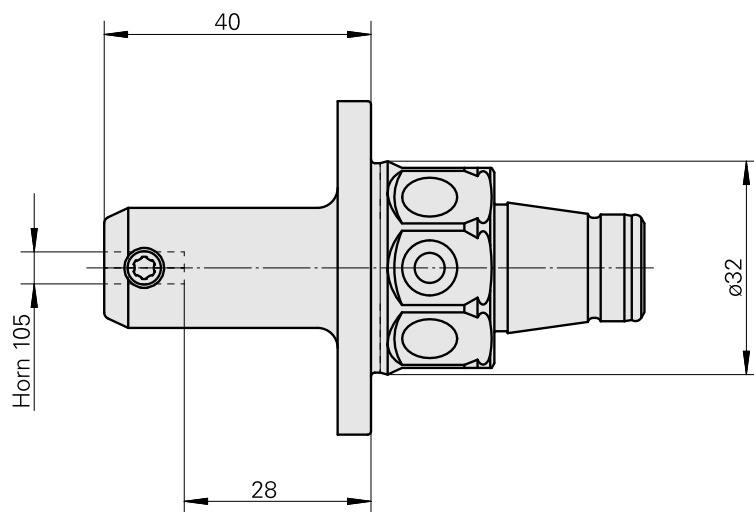

WFB 32-20 Horn Typ 105

Technische Daten

WZH Zubehörkategorie

WFB 32-20

Aufnahme

Horn Typ 105

Schnellwechseleinsätze

Horn S-Mini